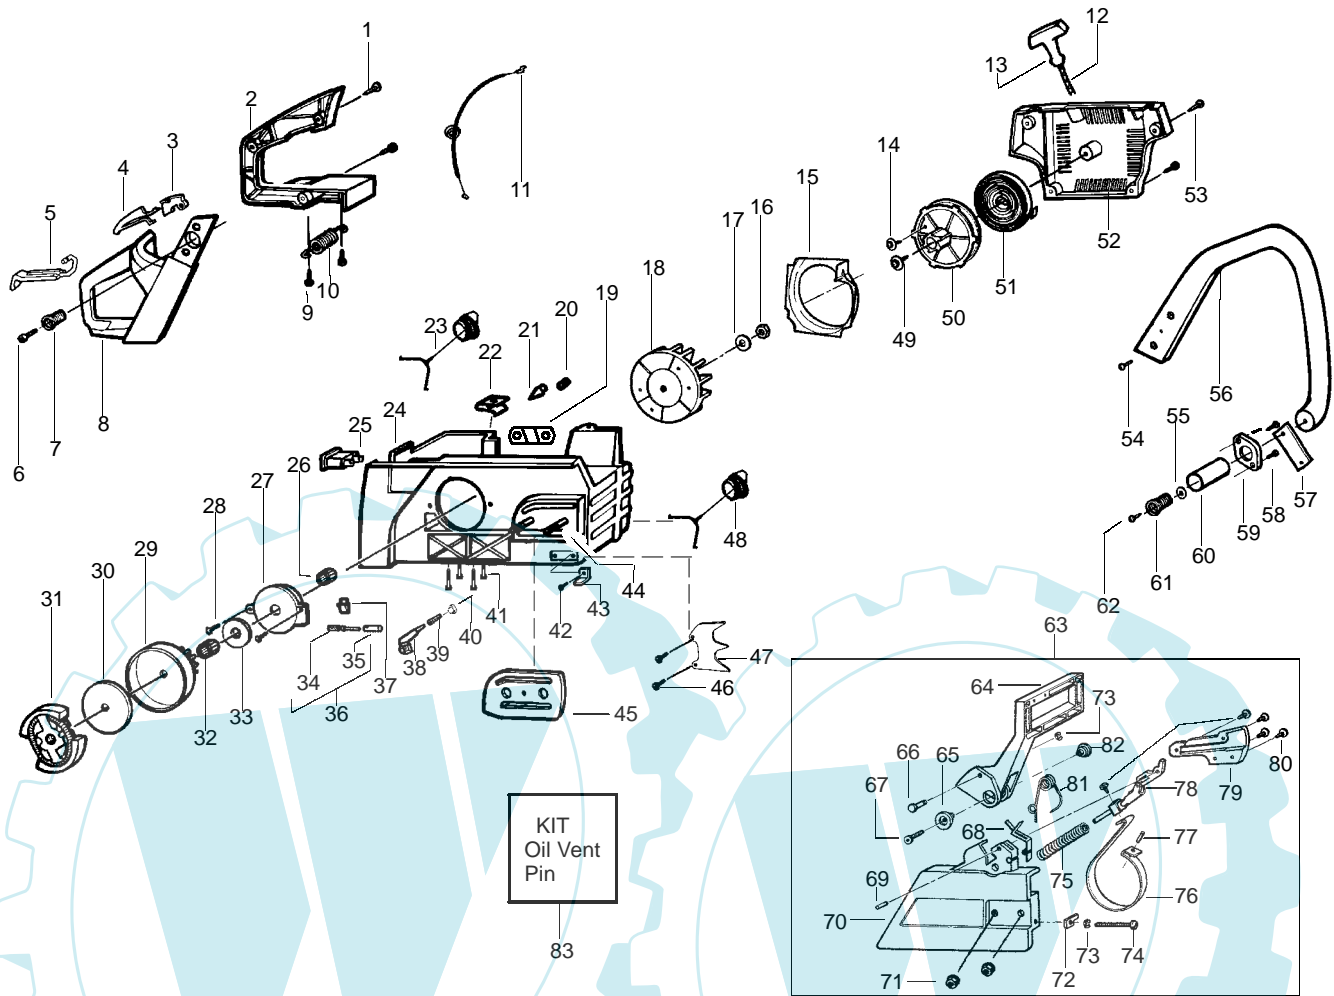

PARTS LIST NO. 530068462		Jonsered PARTS LIST	MODEL(s) 2036 & CS2040	
DATE 12/12/02	REPLACES 530068462-8/28/02		Note: Illustration may differ from actual model due to design changes	PAGE NO. 2

Ref.	Part No.	Description	Ref.	Part No.	Description	Ref.	Part No.	Description
1.	530015957	Screw	29.	---	Clutch Drum (Incl. #32)	55.	530015123	Washer
2.	530036491	Cover-Handle		530047061	3/8-Sprocket	56.	530038327	Handle-Front
3.	530036097	Trigger-Throttle		530069342	.325-Sprocket	57.	530036113	Front Strap-AV
4.	530036098	Lockout-Throttle	30.	530015611	Washer-Clutch	58.	530015775	Screw-Plate
5.	530053443	Lever-Choke	31.	530014949	Assy-Clutch	59.	530036101	Plate-Isolator
6.	530015937	Screw	32.	530032119	Bearing-Clutch	60.	530036142	Spring Sleeve-AV
7.	530038985	Spring-Isolator	33.	530015907	Washer-Thrust	61.	530038985	Spring-Isolator
8.	530036130	Handle-Rear	34.	530029838	Assy-Plunger/Gear	62.	530015984	Screw
9.	530015906	Screw	35.	530029834	Barrel-Oil Pump	63.	530054871	Assy-ChainBrake
10.	530038986	Spring-Isolator	36.	530014410	Assy-Oil Pump	64.	506158601	Handguard
11.	530038471	Assy-Throttle Cable (Incl. Grommet)	37.	530019174	Seal-Oil	65.	530056531	Journal-Right
12.	530069232	Kit-Rope	38.	530037057	Pickup-Oil	66.	530029879	Pin-Pivot
13.	530037357	Handle-Starter	39.	530037821	Filter-Oil	67.	530016384	Screw
14.	530016080	Screw	40.	530030189	Plug-Oil Filter	68.	530029878	Spring-Position
15.	530037457	Plate-Baffle Fan	41.	530016037	Screw	69.	530015915	Link Pin-Front
16.	530016134	Nut-Flywheel	42.	530015814	Screw	70.	530053666	Cover-Clutch
17.	530015127	Washer-Flywheel	43.	530029850	Chain Catcher	71.	530015917	Nut-Bar Mounting
18.	530039147	Assy-Flywheel	44.	530015877	Bar Bolt	72.	530015826	Pin-Bar Adjust
19.	530036043	Plate-Support (Bar Stud)	45.	530047855	Bar Plate	73.	530038593	Retainer-E-clip
20.	530029868	Plug-Vent	46.	530015805	Screw	74.	530069611	Kit-Bar Adjust (incl.72,73)
21.	530026119	Valve-Check	47.	530014381	Kit-Spike Assy(incl#46)	75.	530016237	Spring-Compression
22.	530015922	Nut-Speed	48.	530010846	Assy-Oil Cap	76.	530052232	Band-Brake
23.	530010845	Assy-Fuel Cap	49.	530015920	Screw	77.	530015913	Pin-Spring Band
24.	530054578	Assy-Chassis	50.	530069313	Kit-Starter Pulley	78.	530054741	Assy-Front/Rear Link
25.	530069572	Kit-Switch	51.	530015891	Spring-Recoil	79.	530053129	Cover-Spring
26.	530029833	Worm-Oil Pump	52.	530054547	Housing-Fan	80.	530015911	Screw-Brake Band
27.	530029835	Hsg.-Oil Pump	53.	530015892	Screw	81.	506164801	Spring-Handguard
28.	530015896	Screw	54.	530015814	Screw	82.	530029881	Journal-Left
						83.	530069583	Kit-Oil Vent Pin

✓ = NEW PART NUMBER FOR THIS IPL

★ = REFER TO THE SERVICE REFERENCE INDICATED FOR MORE INFORMATION. (LOCATED AT END OF IPL)