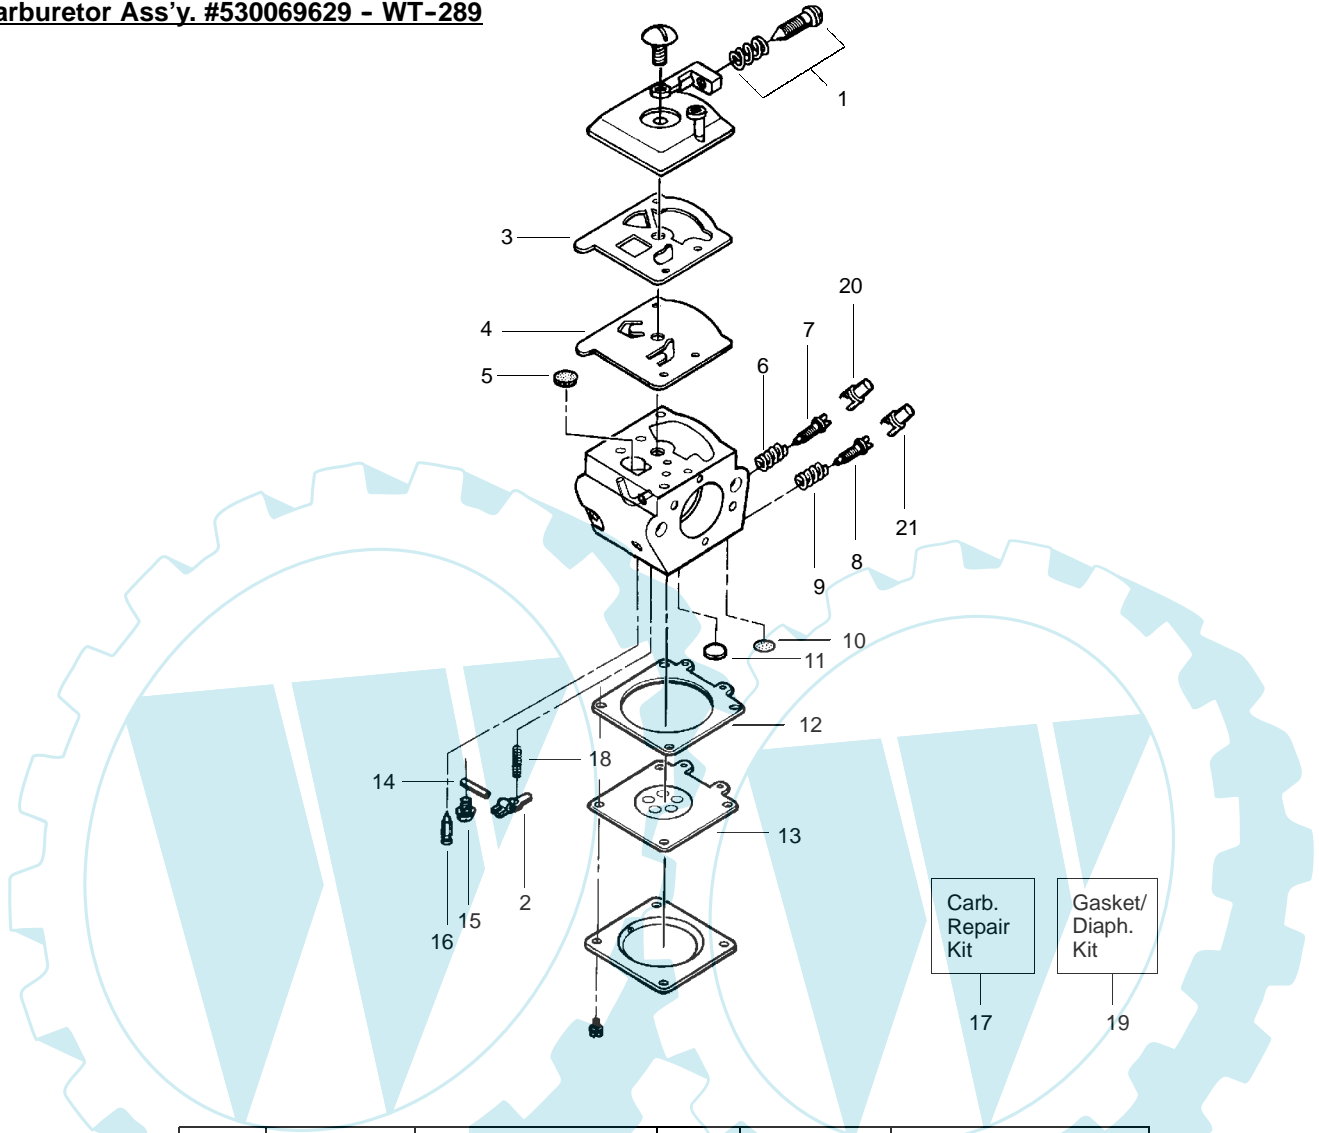

✓ = NEW PART NUMBER FOR THIS IPL

★ = REFER TO THE SERVICE REFERENCE INDICATED FOR MORE INFORMATION. (LOCATED AT END OF IPL)

PARTS LIST NO. 530068462		Jonsered [®] PARTS LIST	MODEL(s) 2036 & CS2040
DATE 12/12/02	REPLACES 530068462-8/28/02		Note: Illustration may differ from actual model due to design changes

Carburetor Ass'y. #530069629 - WT-289

Ref.	Part No.	Description	Ref.	Part No.	Description
1.	530035296	Idle Adv. Screw Kit	15.	530035016	Metering Lever Pin Screw
2.	530035031	Metering Lever	16.	530035106	Inlet Needle Valve
3.	530035164	Fuel Pump Gasket	17.	530069826	Carburetor Repair Kit (Incl. 3-5 & 10-18)
4.	530035166	Fuel Pump Diaphragm	18.	530035188	Metering Lever Spring
5.	507432582	Fuel Inlet Screen (Low Speed)	19.	530069844	Gasket/Diaphragm Kit (Incl. 3, 4, 12, & 13)
6.	530035293	Needle Spring (Low Speed)	20.	530038478	Limiter Cap (Low) WT-289 only
7.	-	Low Speed Needle	21.	530038479	Limiter Cap (High) WT-289 only
	530035281	WT-202			
	530035383	WT-289			
8.	-	High Speed Needle		Not Shown	
	530035294	WT-202		530031157	Limiter Cap Removal Tool
	530035384	WT-289		530031160	Limiter Cap Installation Tool
9.	530035295	Needle Spring (High Speed)			
10.	530035162	Welch Plug (5/16)			
11.	530035225	Cup Plug			
12.	530035165	Metering Diaphragm Gasket			
13.	530035014	Metering Diaphragm			
14.	530035028	Metering Lever Pin			