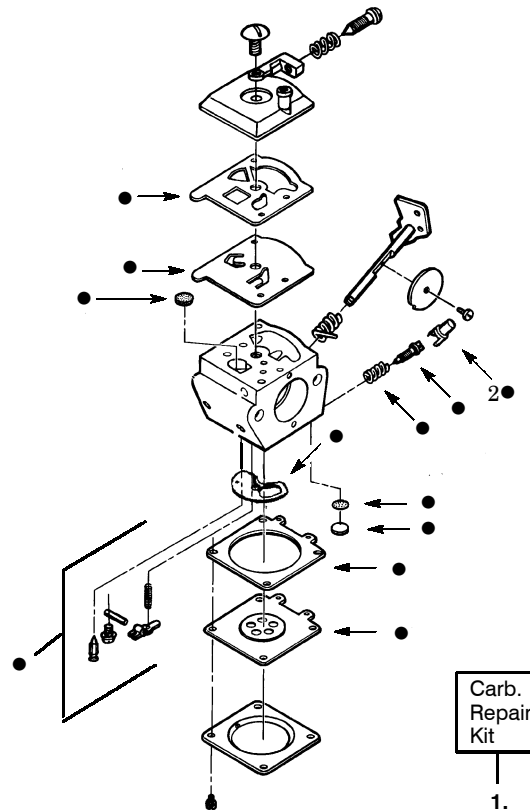

WA-217 #530-069637 WA-219B #530-069648

Ref.	Part No.	Description
1.	—	Carburetor Repair Kit (●Indicates Contents)
	530-069726	WA 217
	530-069667	WA 219B
2.	530-038404	Limiter Cap