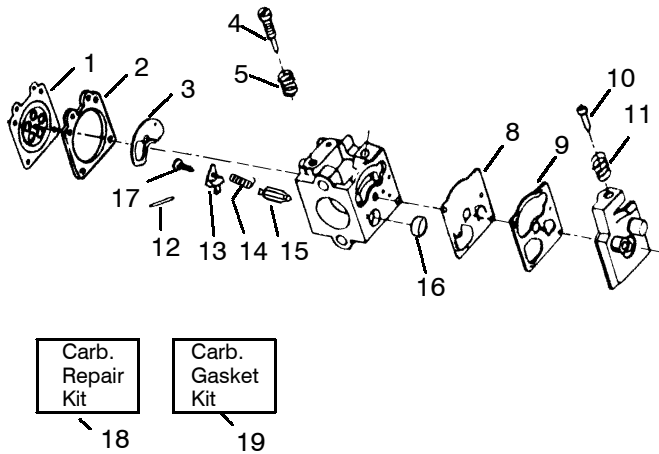

Carburetor Assembly—XT 20 & 20T

WA-207/207A

Ref.	Part No.	Description
1	530-035014	* + Metering Diaphragm
2	530-035151	* + Metering Diaphragm Gasket
3	530-035211	* + Circuit Plate Gasket
4	530-035212	Mixture Needle
5	530-035214	Mixture Needle Spring
8	530-035166	* + Fuel Pump Diaphragm
9	530-035164	* + Fuel Pump Gasket
10	530-035203	Idle Speed Screw
11	530-035208	Idle Speed Spring
12	530-035028	* Metering Lever Pin
13	530-035031	* Metering Lever
14	530-035188	* Metering Lever Spring
15	530-035106	* Inlet Needle Valve
16	530-035178	* Fuel Inlet Screen
17	530-035016	* Metering Lever Pin Screw
18	530-035264	Carb. Kwik Repair Kit (*Indicates Contents)
19	530-035219	Carb. Gasket/Diaphragm Kit (+Indicates Contents)