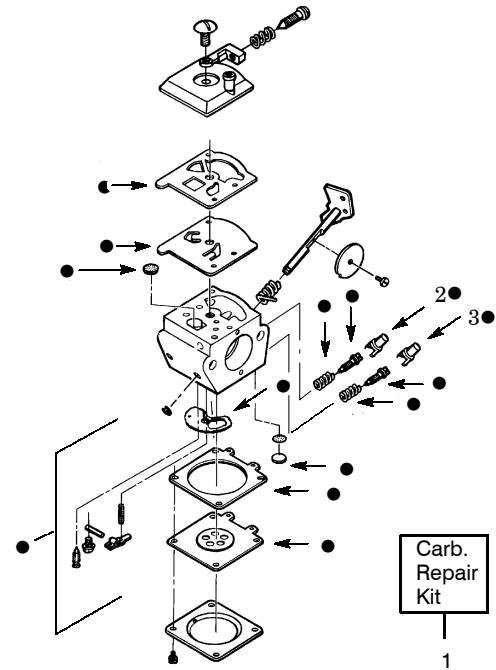

WT-298A #530-069651

Ref.	Part No.	Description
1.	530-069623	Carburetor Repair Kit (● Indicates Contents)
2.	530-038317	Limiting Cap—Low
3.	530-038318	Limiting Cap—High

★SERVICE REFERENCE

1. Ignition Module Washer – Washer #530-015811 was used on some units having a serial number beginning with 1G268 and lower. When repairing units in this serial number range, the washer should be added if the unit is not so equipped. Units built with higher serial numbers do not require the washer.

2. Crankshaft Spacer – Earlier models equipped with the laminated crankshaft (shown on the left) requires Spacer 530-015788. Later models equipped with a step on the crankshaft (shown on the right), do not require the spacer.