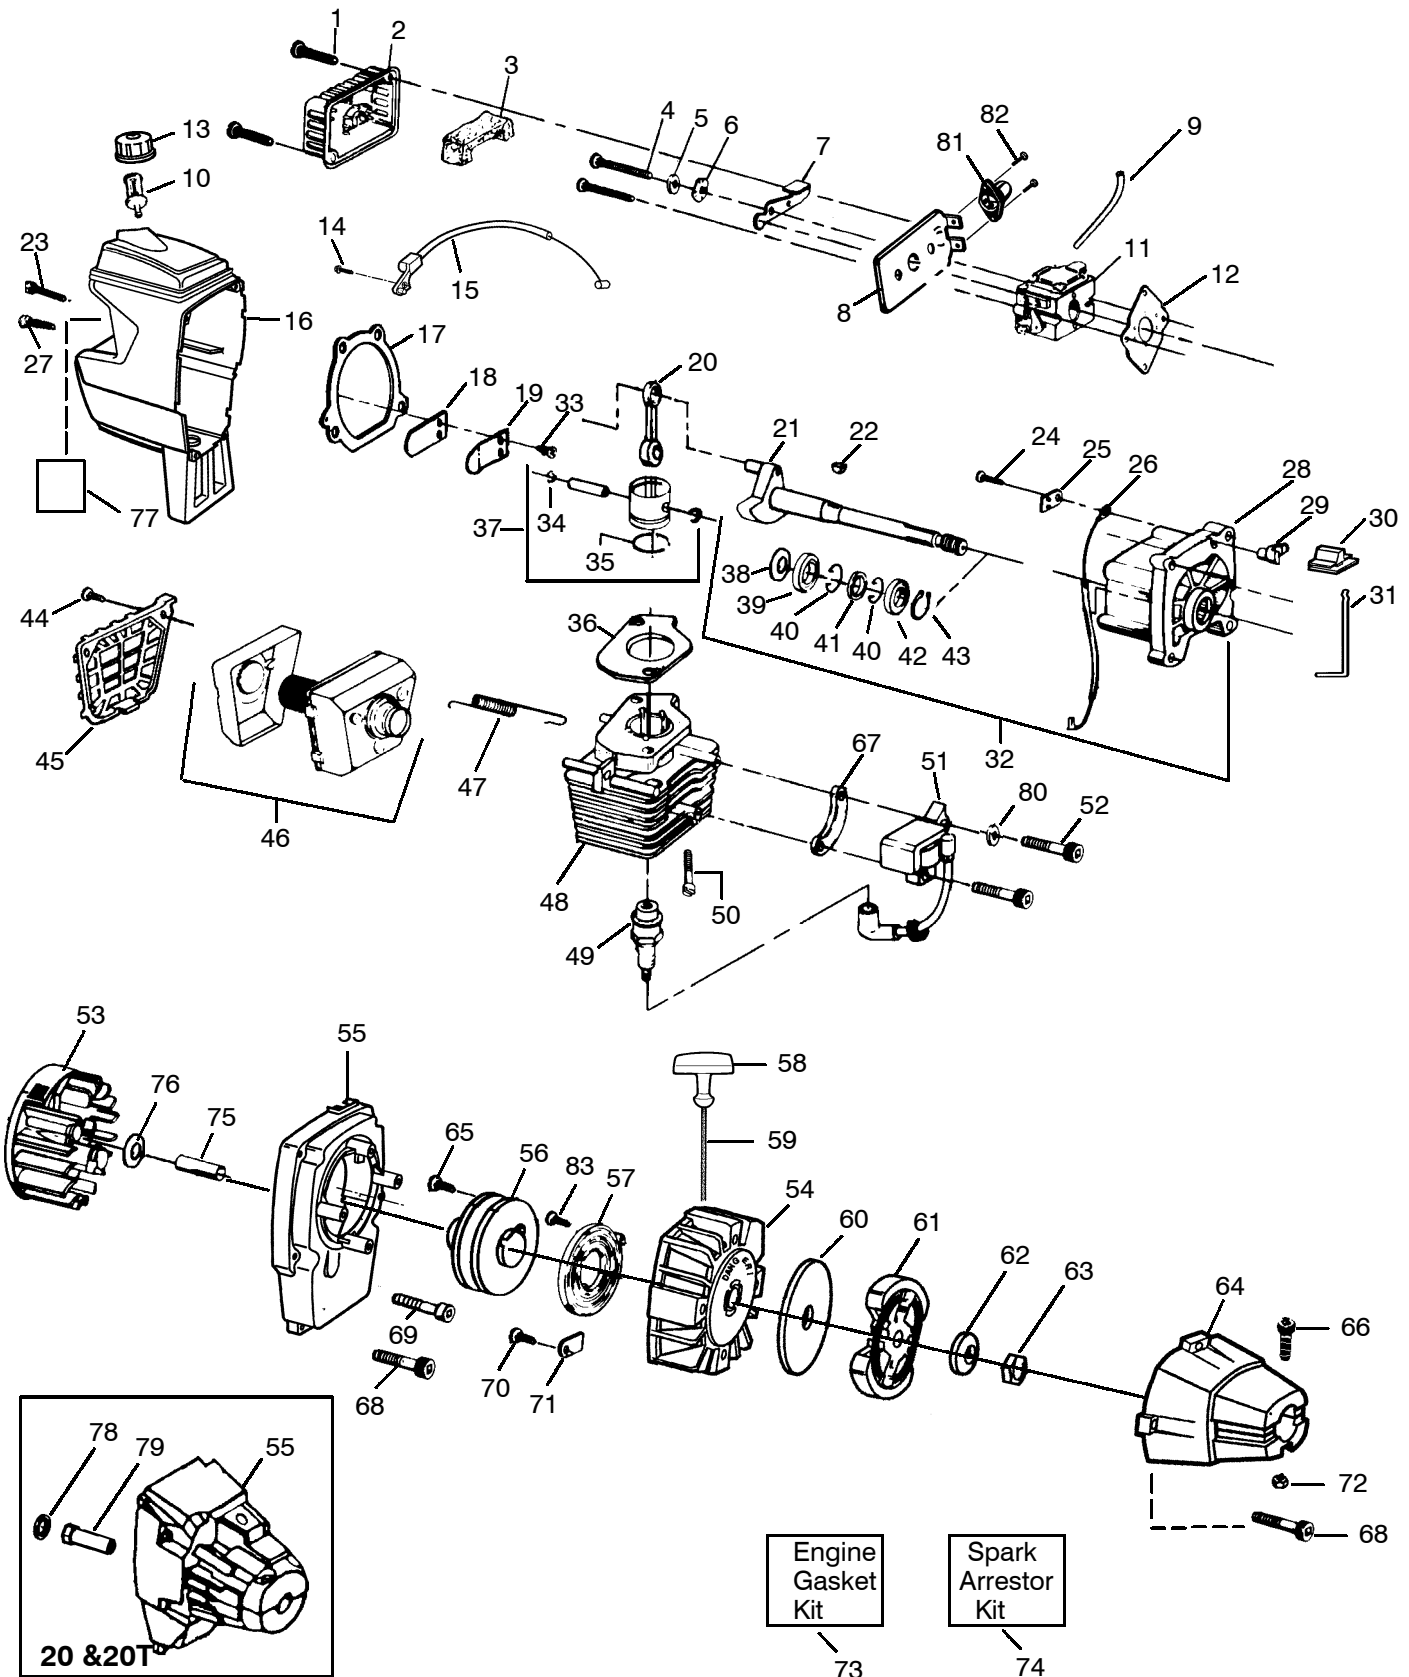

✓ = NEW PART NUMBER FOR THIS IPL    \* = REFER TO THE SERVICE REFERENCE INDICATED FOR MORE INFORMATION. (LOCATED AT END OF IPL)  
● = THESE PARTS ARE ILLUSTRATED FOR CLARITY. ORDER COMPLETE ASSEMBLY.

PARTS LIST NO. 530-067682		<b>WEED EATER® PARTS LIST</b>	Trimmer Model: XT20, XT20T, XT40, XT40T, XT50 & XT50T
DATE 8/21/02	REPLACES 530067682-10/15/95		<b>Note:</b> Illustration may differ from actual model due to design changes